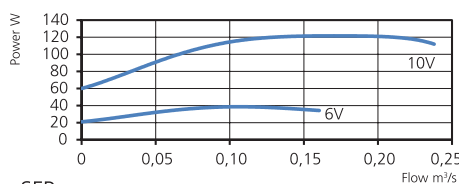

POWER/FLOW