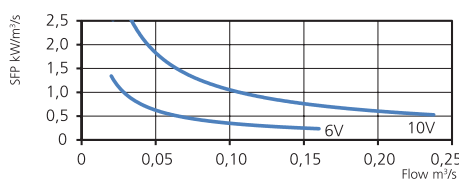

## LPKB 200 A1 EC

7540730

- Low profile duct fan with circular connections.
- A small and useful duct fan which are perfect for spaces with minimum height clearance.
- With one connection on the inlet side.
- High capacity and efficiency with low sound levels.
- Impeller with backward curved blades.
- The external rotor motor has maintenance-free sealed ball-bearings and is very energy efficient.
- Speed controlling can be done with the built-in potentiometer, 0-10 V alt. external control.
- Integrated motor protection.
- Junction box has enclosure class IP 54.
- Fan housing is manufactured from galvanized sheet steel.
- Duct connections are equipped with rubber seals.
- The fan is intended to be installed in a duct system.
- A duct connected fan can be installed outside or in damp environments.
- The mounting brackets simplify installation in any position.

### PRESSURE/FLOW

### TECHNICAL DATA

<b>Voltage</b>	230 V
<b>Frequency</b>	50/60 Hz
<b>Phase</b>	1 ~
<b>Current</b>	0.99 A
<b>Power</b>	122 W
<b>Speed</b>	2900 r.p.m.
<b>Max. temp of transported air</b>	60 °C
<b>Sound pressure level, 3 m</b>	51 dB(A)
<b>Weight</b>	7.4 kg
<b>Enclosure class</b>	44 IP
<b>Wiring diagram</b>	4040153