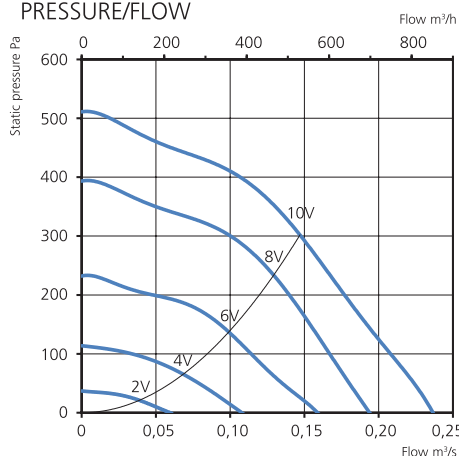

## LPKB 200 A1 EC

7540730

- Low profile duct fan with circular connections.
- A small and useful duct fan which are perfect for spaces with minimum height clearance.
- With one connection on the inlet side.
- High capacity and efficiency with low sound levels.
- Impeller with backward curved blades.
- The external rotor motor has maintenance-free sealed ball-bearings and is very energy efficient.
- Speed controlling can be done with the built-in potentiometer, 0-10 V alt. external control.
- Integrated motor protection.
- Junction box has enclosure class IP 54.
- Fan housing is manufactured from galvanized sheet steel.
- Duct connections are equipped with rubber seals.
- The fan is intended to be installed in a duct system.
- A duct connected fan can be installed outside or in damp environments.
- The mounting brackets simplify installation in any position.

### PRESSURE/FLOW

### POWER/FLOW