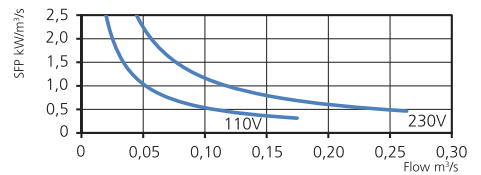

NON INSULATED DUCT FAN WITH CIRCULAR CONNECTIONS

CK 250 A1

7000433

- Duct fan with circular connections.
- Proven performance and reliability.
- Compact with high capacity and efficiency.
- Low sound levels.
- Operational in both 50 and 60 Hz.
- Impeller with backward curved blades.
- The external rotor motor has maintenance-free sealed ball-bearings and is very energy efficient.
- For speed control a transformer or electronic speed controller can be connected.
- Integrated motor protection.
- Junction box has enclosure class IP 54.
- Fan housing is manufactured from galvanized sheet steel.
- The fan is intended to be installed in a duct system.
- A duct connected fan can be installed outside or in damp environments.
- Easy installation in any position.

ACCESSORIES

- Mounting bracket Kit MB
- Mounting clamp MK 250
- Safety grille BSV 250
- Back draught shutter RSK 250
- Louvre YG 250
- Louvre shutter VK 250
- Filterbox FLK 250
- Filterbox FLF 250
- Silencer LDC 250
- Transformer controller VRTE C
- Transformer controller VRDE 1.5
- Speed controller VRS 1.0

TECHNICAL DATA

Voltage	230 V
Frequency	50 Hz (60 Hz)
Phase	1 ~
Current	0.56 A
Power	126 W
Speed	2650 r.p.m.
Max. temp of transported air	60 °C
Sound pressure level, 3 m	42 dB(A)
Weight	4.0 kg
Enclosure class	44 IP
Wiring diagram	4040001

PRESSURE/FLOW

POWER/FLOW

SFP

SOUND DATA

	L_{wa} tot dB (A)	63	125	250	500	1K	2K	4K	8K
Surrounding 230 V	49	21	29	40	45	42	41	39	31
Outlet 230 V	76	55	59	68	65	70	72	68	59
Inlet 230 V	75	53	63	68	67	69	68	66	58
Inlet 165 V	72	51	60	66	64	67	66	62	53
Inlet 135 V	69	49	58	61	60	64	62	58	47
Inlet 110 V	64	48	53	55	54	59	58	45	36
Inlet 80 V	51	39	42	43	44	47	39	27	18

MORE INFORMATION

Find out the latest updated information about this product by visiting www.ostberg.com or scanning this QR code.

DIMENSIONS (mm)