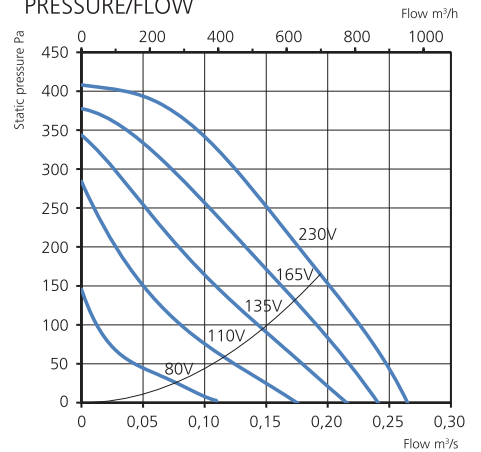

## CK 250 A1

7000433

- Duct fan with circular connections.
- Proven performance and reliability.
- Compact with high capacity and efficiency.
- Low sound levels.
- Operational in both 50 and 60 Hz.
- Impeller with backward curved blades.
- The external rotor motor has maintenance-free sealed ball-bearings and is very energy efficient.
- For speed control a transformer or electronic speed controller can be connected.
- Integrated motor protection.
- Junction box has enclosure class IP 54.
- Fan housing is manufactured from galvanized sheet steel.
- The fan is intended to be installed in a duct system.
- A duct connected fan can be installed outside or in damp environments.
- Easy installation in any position.

### PRESSURE/FLOW

### DIMENSIONS (mm)