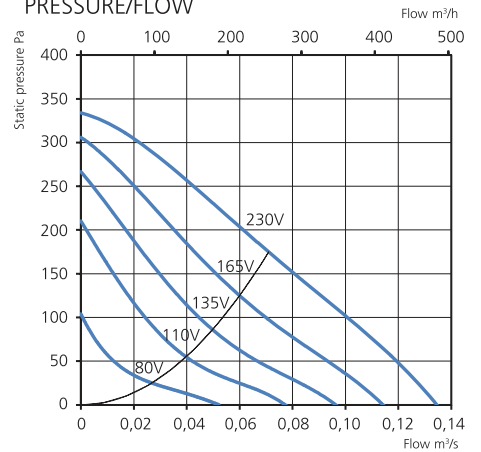

PRESSURE/FLOW