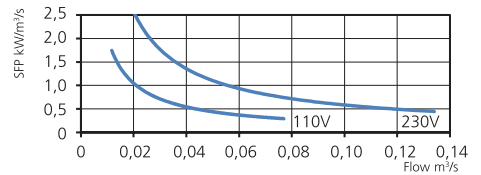

NON INSULATED DUCT FAN WITH CIRCULAR CONNECTIONS

CK 160 B1

7000048

- Duct fan with circular connections.
- Proven performance and reliability.
- Compact with high capacity and efficiency.
- Low sound levels.
- Operational in both 50 and 60 Hz.
- Impeller with backward curved blades.
- The external rotor motor has maintenance-free sealed ball-bearings and is very energy efficient.
- For speed control a transformer or electronic speed controller can be connected.
- Integrated motor protection.
- Junction box has enclosure class IP 54.
- Fan housing is manufactured from galvanized sheet steel.
- The fan is intended to be installed in a duct system.
- A duct connected fan can be installed outside or in damp environments.
- Easy installation in any position.
- To comply with the ErP 2018 regulation, a local demand controller must be used.

ACCESSORIES

- Mounting bracket Kit MB
- Mounting clamp MK 160
- Safety grille BSV 160
- Back draught shutter RSK 160
- Louvre YG 160
- Louvre shutter VK 160
- Filterbox FLK 160
- Filterbox FLF 160
- Silencer LDC 160
- Transformer controller VRTE C
- Transformer controller VRDE 1.5
- Speed controller VRS 0.5
- Local Demand Controller Kit

TECHNICAL DATA

Voltage	230 V
Frequency	50 Hz (60 Hz)
Phase	1 ~
Current	0.26 A
Power	60 W
Speed	2490 r.p.m.
Max. temp of transported air	80 °C
Sound pressure level, 3 m	39 dB(A)
Weight	2.7 kg
Enclosure class	44 IP
Wiring diagram	4040001

PRESSURE/FLOW

POWER/FLOW

SFP

SOUND DATA

	L_{WA} tot dB (A)	63	125	250	500	1K	2K	4K	8K
Surrounding 230 V	46	19	25	41	37	41	37	33	30
Outlet 230 V	66	49	56	60	60	58	55	54	49
Inlet 230 V	66	49	56	60	60	58	56	54	51
Inlet 165 V	62	45	52	57	57	54	52	49	44
Inlet 135 V	58	41	50	52	52	49	47	42	36
Inlet 110 V	52	38	46	47	46	43	38	33	26
Inlet 80 V	42	29	37	37	35	30	22	23	21

MORE INFORMATION